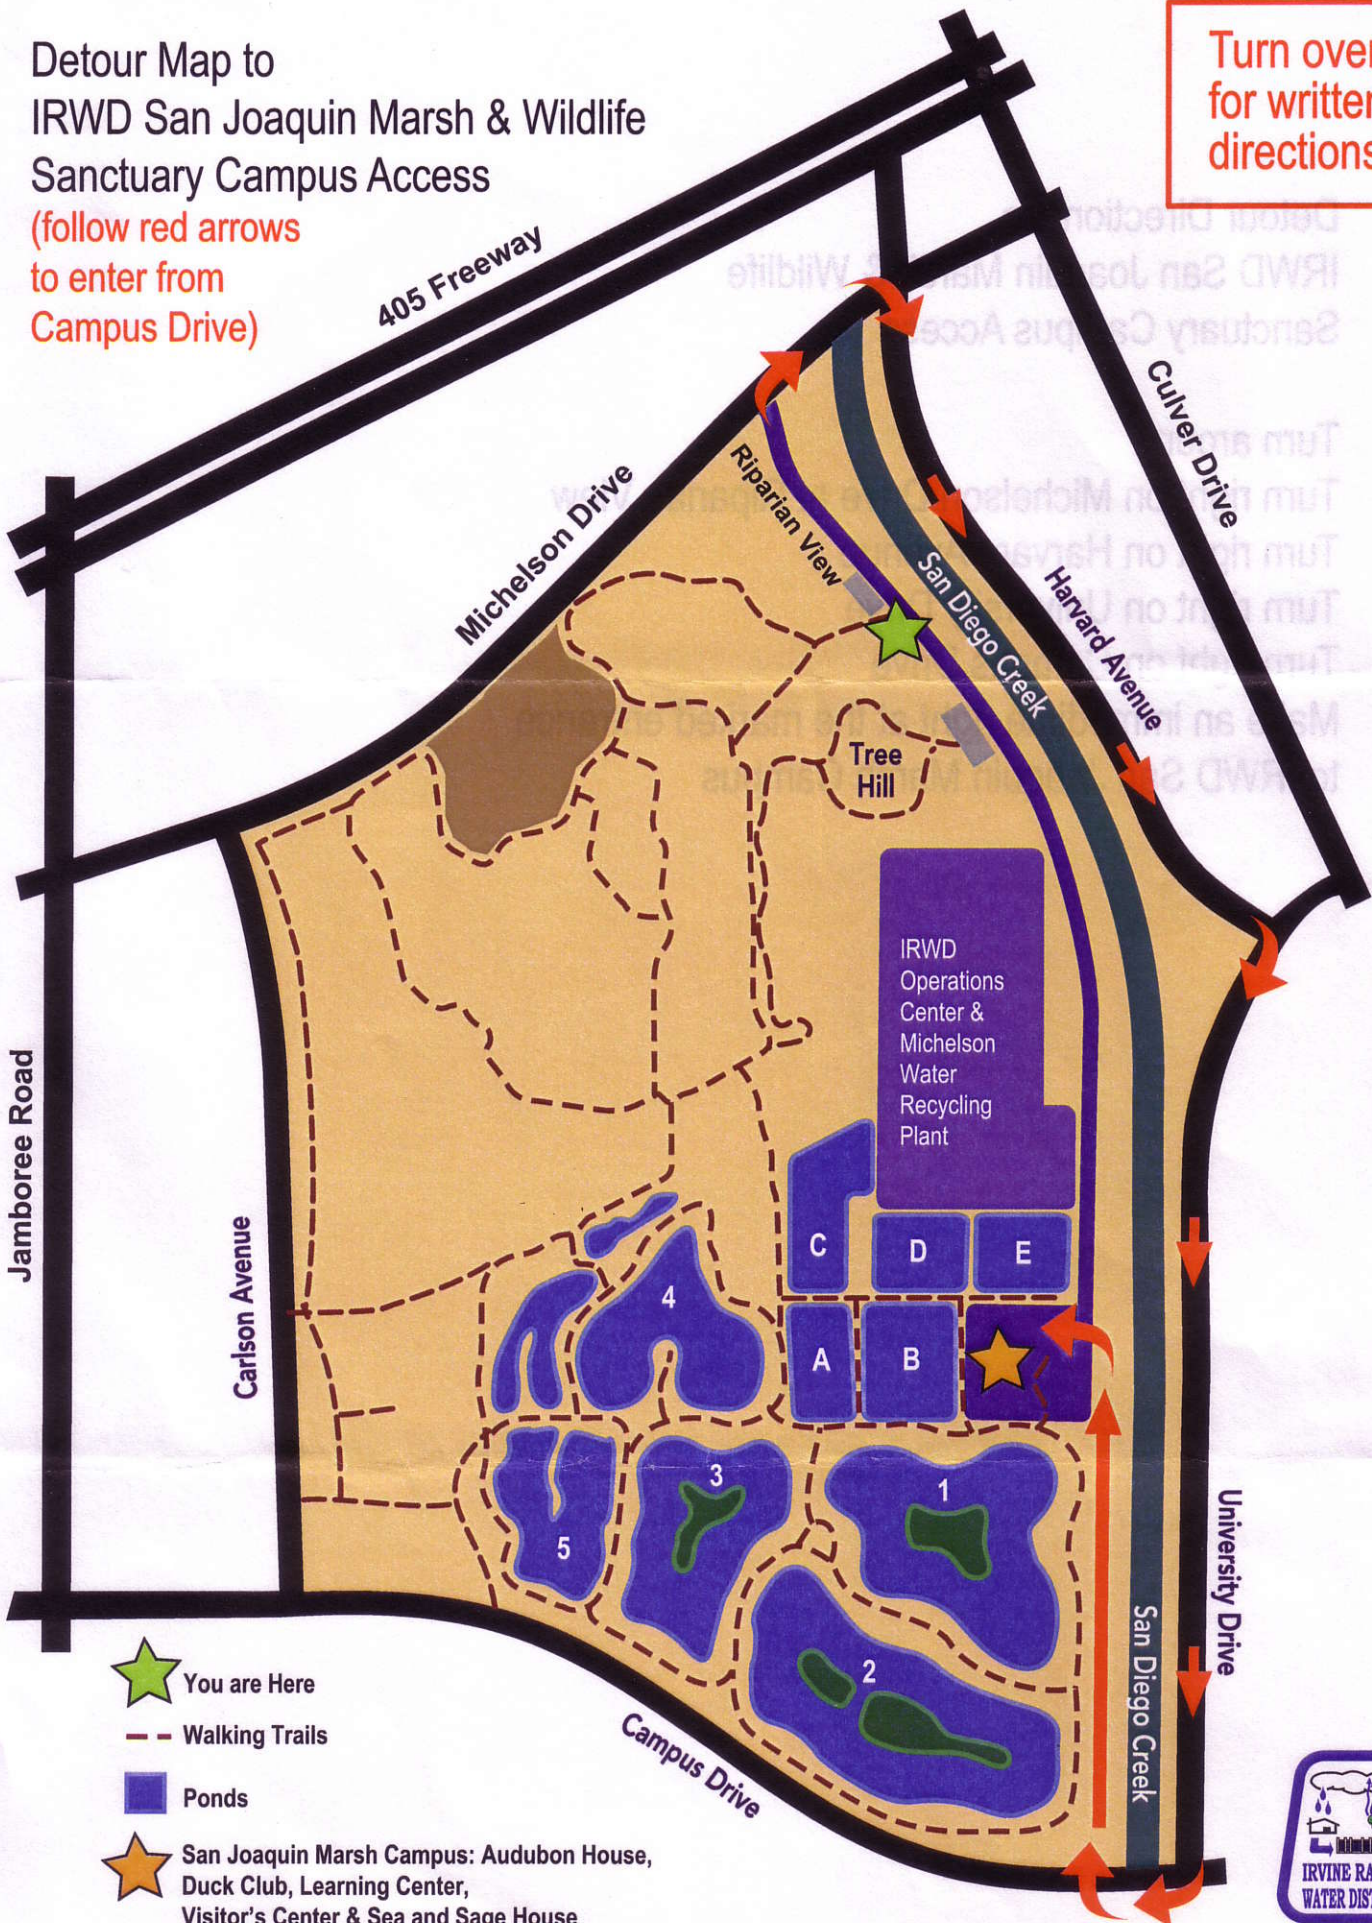

Detour Map to
 IRWD San Joaquin Marsh & Wildlife
 Sanctuary Campus Access
 (follow red arrows
 to enter from
 Campus Drive)

Turn over
 for written
 directions

-  You are Here
-  Walking Trails
-  Ponds
-  San Joaquin Marsh Campus: Audubon House, Duck Club, Learning Center, Visitor's Center & Sea and Sage House